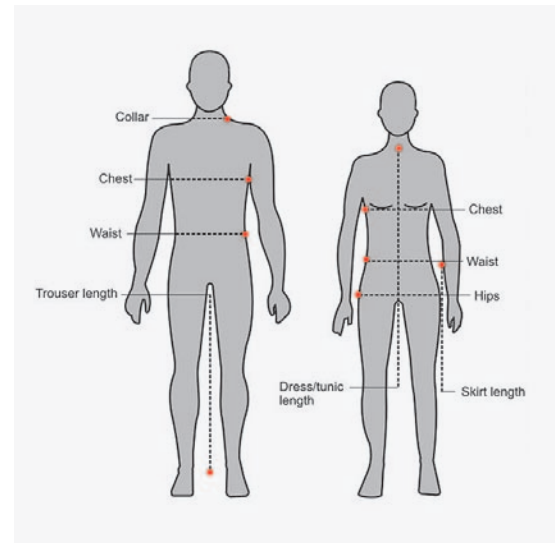

How to measure your child

Measure the actual body measurements as this is far more accurate than measuring over clothes.

CHEST: Measure around the chest at the fullest part, placing the tape close up under the arms.

COLLAR: Measure around the base of the neck where the collar sits, inserting two fingers between the neck and tape to allow growth.

WAIST: Measure around the natural waistline.

TROUSER LENGTH: Measure inside leg from crotch to floor without shoes on.

HIPS: Measure around your hips, 20cm (8") below your natural waistline.

SKIRT LENGTH: Measure from the waist down to where you would want the hem.

DRESS & PINAFORE LENGTH: Measure from nape of neck to length required.

PRIMARY UNIFORM - SIZE COMPARISONS

Brigade Sweatshirts and Sweatshirt Cardigans/Polo Shirts/T-Shirts

Chest	22"	24"	26"	28"	30"	30/32"	32"	34"
Age	2-3	3-4	5-6	7-8	9-10	9-11	10-11	12-13

Knitwear Jumpers (Acrylic, 50/50 and Contrast Stripe)

Chest	22"	24"	26"	28"	30"	32"	34"	36"
Age	2-3	3-4	5-6	7-8	9-10	11-12	13-14	15-16

Blazers

Chest	22"	24"	26"	28"	30"	32"
Age	2-3	3-4	5-6	7-8	9-10	11-12

PE Shorts

Waist	14/16"	18/22"	22/24"	26/28"	30/32"
Age	3-4	5-6	7-8	9-11	12-13

SENIOR UNIFORM - SIZE COMPARISONS

Blazers

Chest	28"	30"	32"	34"	36"	38"	40"	42"	44"	46"	48"	50"
Age	7-8	9-10	11-12	13-14	15-16							
Female	6	8	10	12	14	16	18	20	22	24	26	28
Male				XS	S	M	L	XL	2XL	3XL	4XL	5XL

Knitwear Jumpers (Acrylic, 50/50 and Contract Stripe)

Chest	28"	30"	32"	34"	36"	38"	40"	42"	44"	46"
Male	7-8	9-10	11-12	XS	S	M	L	XL	2XL	3XL
Female	6	8	10	12	14	16	18	20	22	24

Brigade Sweatshirts and Sweatshirt Cardigans/Polo Shirts/T-Shirts

Chest	28"	30"	30/32"	32"	34"	36"	38/40"	42/44"	46/48"
Age/Size	7-8	9-10	9-11	10-11	12-13	S	M	L	XL

PE Shorts

Waist	22/24"	26/28"	30/32"	34/36"	38/40"	42/44"
Age/Size	7-8	9-11	12-13	S	M	L

TIES (For Primary and Senior Schools)

Tie Style/Size	Elastic	9"	Clip on	12"	14"	16"	Tie	39"	45"	52"
School Age		Inf/Jnr		Junior	Junior	Senior		Junior	Jun/Sen	Senior

PLEASE NOTE:

The sizing comparisons are for guidance only and are NOT applicable to all our products.