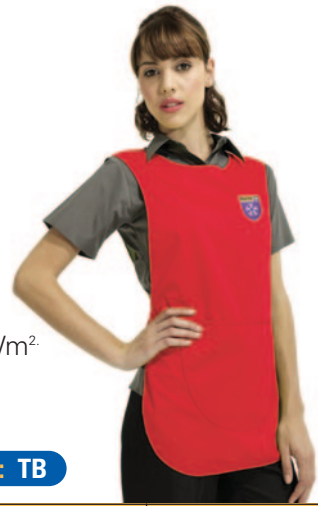

Navy Blue

Backpack

- 450 Denier heavyweight 100% coated Polyester.
- Large front organiser pocket.
- Side mesh pockets.
- Rubber feet.

ITEM CODE: BAP

DESCRIPTION	WHOLESALE TO SCHOOL	PARENT ONLINE SERVICE
Plain	£11.95 + VAT	£11.95 + VAT
Printed/ Embr'd	£12.95 + VAT	£13.95 + VAT

Size: 16.5" x 12" x 7"
ALSO AVAILABLE IN LARGER SIZES

Huge range of other bag designs available.
Contact our sales team on 024 7642 1083 for more information

Accessories

Black Plimsolls

- Elasticated or velcro closure.
- Comfortable soft material.
- Ideal for inside or outdoor use.
- Matt finish.
- Canvas upper material.