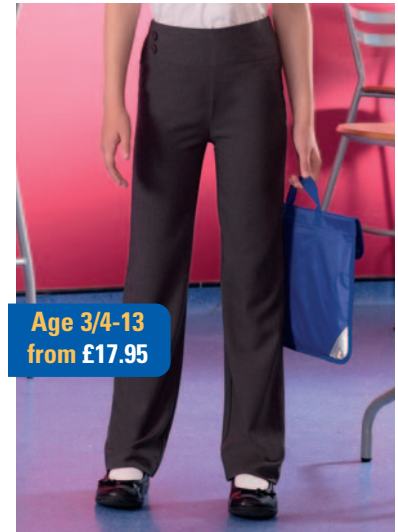

Black

Including your logo embroidered FREE of charge

Trousers & Shorts

For children and adults - from £10.95

Age 2-13
from £10.95

ITEM CODE: BS32
JUNIOR BOY'S PULL
ON SHORTS

Age 2-13
from £13.95

ITEM CODE: BT25
JUNIOR BOY'S PULL
ON TROUSERS